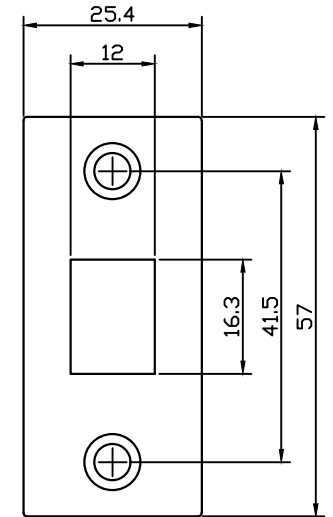

Dust Box

1.2mm Brass Striker

M4*20 Screw

Lock Body

1.2mm Brass Face Plate

Bakue Commerce Co., Ltd

Product Name:60mm Tblue Latch Split Cam 'D' Sktriker

Drawn By: