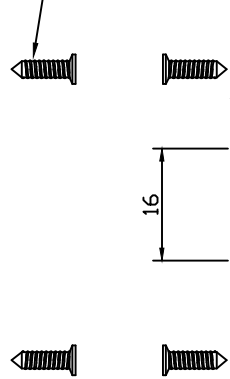

Dust Box

1.2mm Brass Striker

M4*20 Screw

Lock Body

1.2mm Brass Face Plate

Bakue Commerce Co., Ltd

Product Name:60mm Tblue Latch Split Cam 'D' Sktriker

Drawn By: