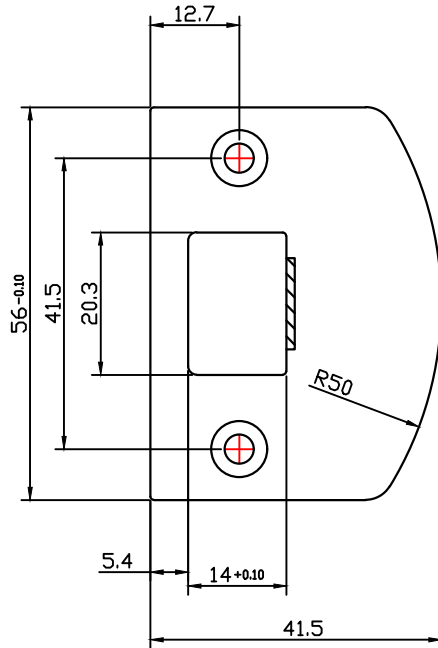

Dust Box

1.2mm Brass Striker

M4*20 Screw

Lock Body

1.2mm Brass Face Plate

Bakue Commerce Co., Ltd

Product Name:60mm Tblue Latch Split Cam 'D' Sktriker

Drawn By: