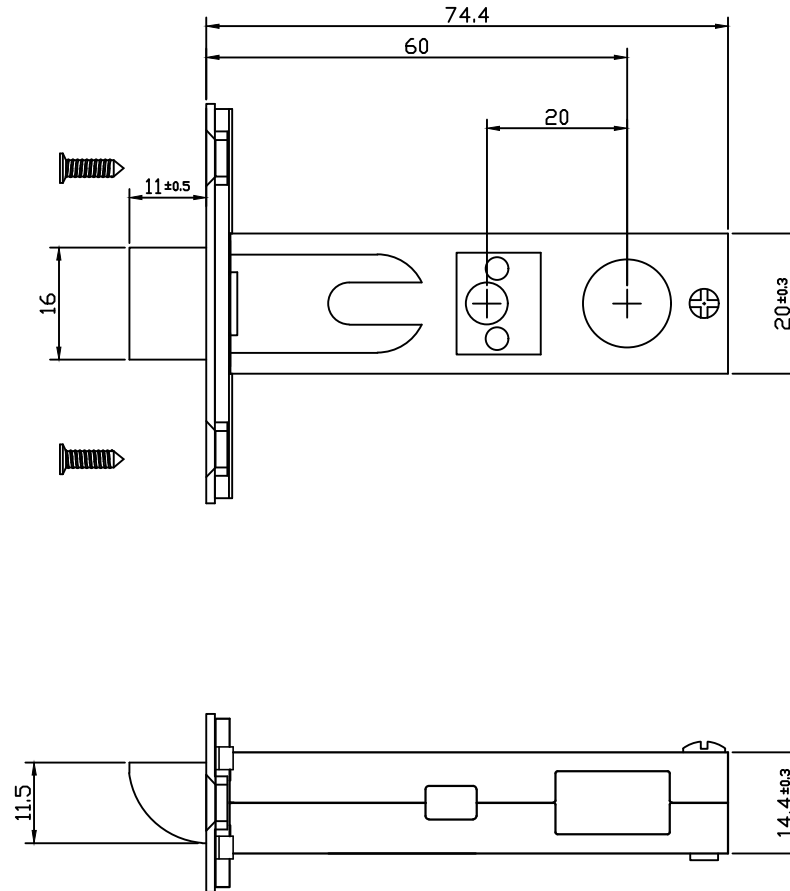

Dust Box

1.2mm Brass Striker

M4*20 Screw

Lock Body

1.2mm Brass Face Plate

Bakue Commerce Co., Ltd

Product Name:60mm Tblue Latch Split Cam 'D' Sktriker

Drawn By: