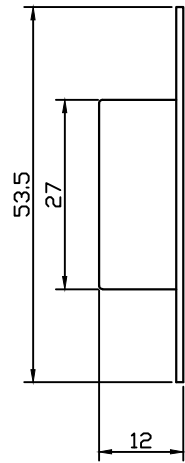

Dust Box

1.2mm Brass Striker

M4*20 Screw

Lock Body

1.2mm Brass Face Plate

Bakue Commerce Co., Ltd

Product Name:60mm Tblue Latch Split Cam 'D' Sktriker

Drawn By: